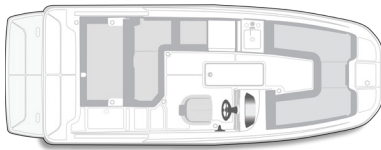

EXTERIOR COLORS

INTERIOR COLORS

DX2050

Available Options

BAYLINER.COM

DX2050 Deck Boat

★ = POPULAR OPTION

Maximum seating layout (Standard)