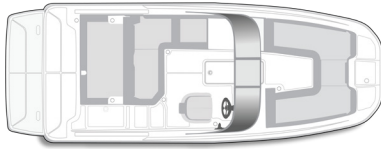

Dual console layout w/ windshield

Engine

- ☐ 200 HP MerCruiser® ECT 4.5L MPI Sterndrive (Alpha 1 Outdrive)
- ☐ 200 HP MerCruiser® 4.5L MPI Sterndrive (Alpha 1 Outdrive)*
- ☐ 250 HP MerCruiser® ECT 4.5L MPI Sterndrive (Alpha 1 Outdrive)

Tops

- ☐ Bimini, 6' Top w/ Boot ★
- ☐ ProArc Tower w/ Integrated Bimini Top
- ☐ Tower Speaker Option

Canvas

- ☐ Snap-On Bow Well & Cockpit Cover ★
- ☐ Snap-On Bow Well & Cockpit Cover (Non-Windshield)

Floor Covering

- ☐ Cockpit Flooring (Gray Mat) ★
- ☐ Cockpit Flooring (Teak Mat) ★
- ☐ Snap-In Seagrass Woven Floor Covering (Teak)
- ☐ Snap-In Seagrass Woven Floor Covering (Gray)

Floor Layout

- ☐ Maximum Seating Layout
- ☐ Entertainment Layout w/ Integrated Sink
- ☐ Dual Console Layout w/ Windshield

Appearance Package

- ☐ Stainless Package
- ☐ Hull Sport Graphics

Lighting Package

- ☐ Exterior Lighting Package (LED Docking Lights, 2x Rear Underwater Lights)

Water Sports

- ☐ Wakeboard Rack (1x)
- ☐ Wakeboard Rack (2x)

Seats & Upholstery

- ☐ Bow Filler Cushion

Swim Platforms

- ☐ Swim Platform Mat (Gray)
- ☐ Swim Platform Mat (Teak)
- ☐ Extended Swim Platform Mat (Gray)
- ☐ Extended Swim Platform Mat (Teak)
- ☐ Swim Platform Extension

Convenience Options

- ☐ Rockford Fosgate® System (4 speaker)
- ☐ 7" Glass Dash Screen w/ Engine Data
- ☐ Bow Table
- ☐ Cockpit Table
- ☐ 500 GPH Bilge Pump (Automatic) ★
- ☐ Digital Depth Indicator ★
- ☐ High Altitude Prop
- ☐ Portable Head
- ☐ Transom Shower w/ On-Demand Water System
- ☐ Bow Wind Block (Requires Bow Filler Cushion)
- ☐ VesselView Mobile
- ☐ Dual Battery Trays w/Switch
- ☐ Wireless Phone Charger

Fishing Accessories

- ☐ Aerated Livewell
- ☐ Bow Casting Platform & Seat
- ☐ Dual Battery w/ 24V Plug
- ☐ Fish Finder: Lowrance®
- ☐ Trolling Motor Bracket w/ 24V Plug

Trailers

- ☐ Single Axle Galv Trailer w/ Brakes & Swing Tongue
- ☐ Single Axle Painted Trailer w/ Brakes and Swing Tongue (Black)

* CANADA & INT'L ONLY

BAYLINER®