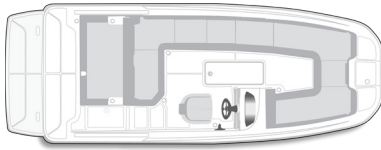

EXTERIOR COLORS

INTERIOR COLORS

DX2050

Available Options

BAYLINER.COM

DX2050 Deck Boat

★ = POPULAR OPTION

Maximum seating layout (Standard)