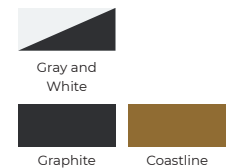

### EXTERIOR COLORS

### INTERIOR COLORS

**BAYLINER**

★ = POPULAR OPTION

VR5  
Sterndrive  
(I/O)

VR5  
Outboard  
(OB)

### Floor Coverings

- Cockpit Flooring (Gray Mat) ★
- Cockpit Flooring (Tan Mat) ★
- Snap-In Seagrass Woven Floor Covering (Tan)
- Snap-In Seagrass Woven Floor Covering (Gray)