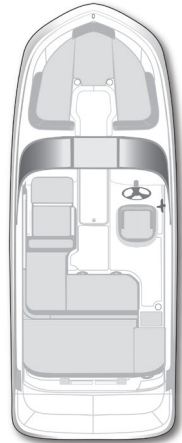

★ = POPULAR OPTION

VR5
Sterndrive
(I/O)

I/O Engines

- ☐ 200 HP MerCruiser® ECT 4.5L MPI Sterndrive (Alpha 1 Outdrive)
- ☐ 250 HP MerCruiser® ECT 4.5L MPI Sterndrive (Alpha 1 Outdrive)
- ☐ 200 HP MerCruiser® 4.5L MPI Sterndrive (Alpha 1 Outdrive)*
- ☐ 250 HP MerCruiser® 4.5L MPI Sterndrive (Alpha 1 Outdrive)*

OB Engines

- ☐ 115 HP Mercury® FourStroke EFI Outboard
- ☐ 115 HP Mercury® FourStroke CommandThurst EFI Outboard
- ☐ 115 HP Mercury® Pro XS XL Outboard
- ☐ 150 HP Mercury® FourStroke EFI Outboard

Tops

- ☐ Bimini, 6' Top w/ Boot ★
- ☐ ProArc Tower w/ Integrated Top
- ☐ Tower Speaker Option

Canvas

- ☐ Snap-On Bow Well & Cockpit Cover ★

Windshield

- ☐ Windshield w/ Opening Center & Side Wings ★

Convenience Options

- ☐ 7" Glass Dash Screen w/ Engine Data
- ☐ Wireless Phone Charger
- ☐ 500 GPH Bilge Pump (Automatic) ★
- ☐ Cockpit Table
- ☐ Digital Depth Indicator ★
- ☐ Dual Battery Trays w/Switch
- ☐ High Altitude Prop
- ☐ Bow Wind Block (Requires Bow Filler Cushion)
- ☐ VesselView Mobile

Fishing Accessories

- ☐ Aerated Livewell
- ☐ Bow Casting Platform & Seat
- ☐ Dual Battery w/ 24V Plug
- ☐ Fish Finder: Lowrance®
- ☐ Trolling Motor Bracket w/ 24V Plug

Sound System

- ☐ Rockford Fosgate® System (4-speaker) ★

Seats & Upholstery

- ☐ Bow Filler Cushion

Appearance Package

- ☐ Stainless Package (Cup Holders, Fuel Fill, Thru Hull, Horn Vent, Bow Hatch, Latches, Rub Rail)

Lighting Appearance

- ☐ Exterior Lighting Package
  (LED Docking Lights, 2x Rear Underwater Lights)
- ☐ Interior Lighting Package

Water Sports

- ☐ Swim Platform Wakeboard Rack (1x)
- ☐ Wakeboard Rack (2x)
- ☐ Ski Tow Pylon (OB Only)

Swim Platforms

- ☐ Swim Platform Mat (Gray)
- ☐ Swim Platform Mat (Teak)

Floor Coverings

- ☐ Cockpit Flooring (Gray Mat) ★
- ☐ Cockpit Flooring (Tan Mat) ★
- ☐ Snap-In Seagrass Woven Floor Covering (Tan)
- ☐ Snap-In Seagrass Woven Floor Covering (Gray)

Trailers

- ☐ Single Axle Galv Trailer w/ Brakes & Swing Tongue
- ☐ Single Axle Painted Trailer w/ Brakes and Swing Tongue (Black)
- ☐ No Trailer

* CANADA & INT'L ONLY

BEGIN 360° VIRTUAL
TOUR ONLINE