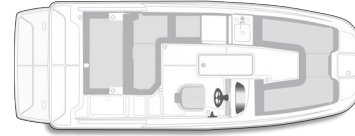

Interior

- Graphite (Gray)
- Coastline (Tan)
- Gray/White

Maximum seating layout (Standard)

Entertainment layout w/ integrated sink

Dual console layout w/ windshield

Optional add-ons

OB Engines

- 115 HP Mercury® Pro XS XL Outboard
- 150 HP Mercury® FourStroke EFI Outboard
- High Altitude Prop