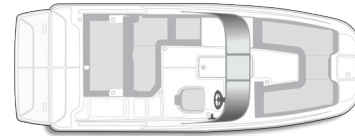

Interior

- Graphite (Gray)
- Coastline (Tan)
- Gray/White

Maximum seating layout (Standard)

Entertainment layout w/ integrated sink

Dual console layout w/ windshield

Optional add-ons

OB Engines

- 115 HP Mercury® Pro XS XL Outboard
- 150 HP Mercury® FourStroke EFI Outboard
- High Altitude Prop