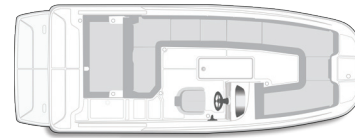

Exterior

- ☐ Solid White Hull
- ☐ Solid Rally Red hull
- ☐ Solid Black hull
- ☐ Solid Blue hull
- ☐ Solid Gray hull
- ☐ Solid Reef Green
- ☐ Rally Red w/ White bottom
- ☐ Black w/ White bottom
- ☐ Blue w/ White bottom
- ☐ Gray w/ White bottom
- ☐ Reef Green w/ White bottom

Interior

- ☐ Graphite (Gray)
- ☐ Coastline (Tan)
- ☐ Gray/White

Maximum seating layout (Standard)