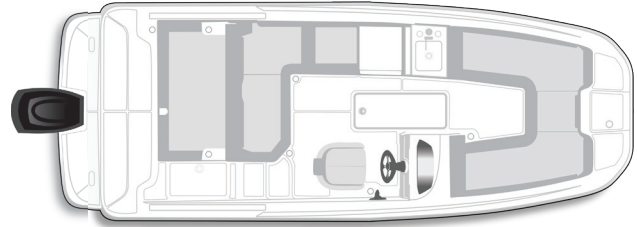

Exterior color

- ☐ Solid White Hull
- ☐ Solid Rally Red hull
- ☐ Solid Black hull
- ☐ Solid Blue hull
- ☐ Solid Gray hull
- ☐ Solid Reef Green
- ☐ Rally Red w/ White bottom
- ☐ Black w/ White bottom
- ☐ Blue w/ White bottom
- ☐ Gray w/ White bottom
- ☐ Reef Green w/ White bottom

Interior color

- ☐ Graphite (Gray)
- ☐ Coastline (Tan)
- ☐ Gray/White

Optional add-ons

OB Engines

- ☐ 200 HP Black Mercury® Fourstroke OB Non-DTS
- ☐ Power Steering 175 HP and Higher-OB only
- ☐ Pre-rig, Blank V6 Mercury DTS
- ☐ Pre-rig, Blank V8 Mercury DTS

Tops

- ☐ Bimini, 6' Top w/ Boot ★
- ☐ ProArc Tower w/ Integrated Bimini Top

Canvas

- ☐ Snap-On Bow Well & Cockpit Cover ★
- ☐ Snap-On Bow Well & Cockpit Cover (Non-Windshield)

Floor Covering

- ☐ Cockpit Flooring (Gray Mat) ★
- ☐ Cockpit Flooring (Tan Mat) ★
- ☐ Snap-In Seagrass Woven Floor Covering (Tan)
- ☐ Snap-In Seagrass Woven Floor Covering (Gray)

Seats & Upholstery

- ☐ Bow Filler Cushion

Appearance Package

- ☐ Stainless Package
- ☐ Hull Sport Graphics

Lighting

- ☐ Exterior Lighting (LED Docking Lights, 2x Rear Underwater Lights)

Water Sports

- ☐ Ski Tow Pylon
- ☐ Wakeboard Rack (1)
- ☐ Wakeboard Rack (2)

Swim Platforms

- ☐ Swim Platform Mat (Gray)
- ☐ Swim Platform Mat (Teak)
- ☐ Extended Swim Platform Mat (Gray)
- ☐ Extended Swim Platform Mat (Teak)

Convenience Options

- ☐ 7" Glass Dash Screen w/ Engine Data
- ☐ Wireless Phone Charger
- ☐ Bow Table
- ☐ Cockpit Table
- ☐ Digital Depth Indicator ★
- ☐ High Altitude Prop
- ☐ Portable Head
- ☐ Transom Shower w/ On-Demand Water System
- ☐ Bow Wind Block (Requires Bow Filler Cushion)
- ☐ VesselView® Mobile
- ☐ Refrigerator
- ☐ Rockford Fosgate® System (4 speaker)
- ☐ Dual Battery Trays w/Switch
- ☐ Tower Speaker Option (2)
- ☐ Full Windshield w/ Opening Center Panel

Fishing Accessories

- ☐ Aerated Livewell
- ☐ Bow Casting Platform & Seat
- ☐ Dual Battery w/ 24V Plug
- ☐ Fish Finder: Lowrance®
- ☐ Trolling Motor Bracket w/ 24V Plug

Trailer

- ☐ Tandem Axle Galvanized Trailer w/ Brakes
- ☐ Tandem Axle Painted Trailer w/ Brakes

★ Popular option

* CANADA AND INTERNATIONAL ONLY