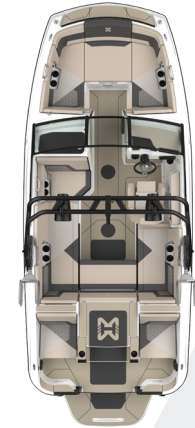

MAIN COLOR

- Oxford Pure White
- Zeus Black
- Storm Gray
- Impulse Blue
- Scarlet Red
- Green Awakening
- Nightfall Navy

ACCENT COLOR PLATFORM COLOR

Metal Flake Option Available on All Except Oxford Pure White

- Oxford Pure White
- Zeus Black
- Storm Gray
- Impulse Blue
- Scarlet Red
- Green Awakening
- Nightfall Navy

INTERIOR COLOR

- Sandbar (Tan)
- Stone (Gray)

AVAILABLE OPTIONS

ENGINE

- Coastal Edition Mercury 6.2L 320HP V-Drive

ACCESSORIES

- Ski Tow Pylon
- LED Light Package (Underwater Lights, Cupholder Lights)
- Swivel Board Racks (2)
- Soft Sided Cooler (38 pack)
- Bow Filler Cushion
- Wind Dam (Requires Bow Filler Cushion)
- Sunpad Filler Cushion
- Cockpit Table
- Swivel GoPro Mount for Tower
- PTM Pro Ski Mirror
- Stainless Steel Package (Cupholders, Grab Handles, Rubrail, Thruhulls)
- Surf Shaper (Mission Delta 2.0)
- Transom Stereo Remote
- Cockpit Heater
- Sound System Boost (Rockford Amp, 10" Subwoofer, 2x8" Tower Speakers, 2 Additional Speakers)
- Surf Pipe
- PowerPlatform™

CANVAS

- Sunshade for Tower
- Deluxe Travel Cover w/ Hangtyte

TRAILERS

- The Double Up: Tandem Axle Galvanized Trailer w/ Brakes & Steel Wheels
- The Tantrum: Tandem Axle Trailer w/ Brakes & Alloy Wheels (Black or Galv)
- The Point Break: Tandem Axle Painted Trailer w/ Brakes, 18" Mag Wheels, Bow Ladder w/ Handrails, Back-Lit Logo, GatorStep® on Fenders & Bow Ladder
- Spare Tire & Wheel Mount

heyday®

Sandbar (Tan)