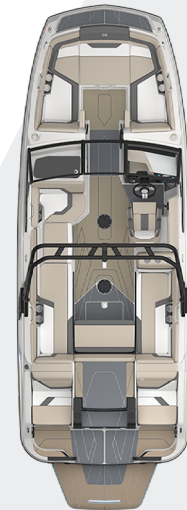

Stone Upholstery

Sandbar Upholstery

[heydaywakeboats.com](https://www.heydaywakeboats.com)

The information contained within this document is believed to be correct and current. Prices, options and features are subject to change without notice. Model year boats may not contain all the features or meet specifications described herein. Confirm availability of all accessories and equipment with an authorized Heyday dealer prior to purchase.

2024 H22