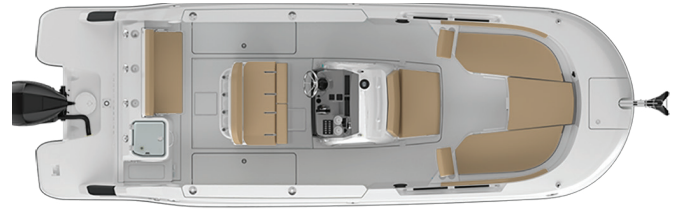

## Interior color

- Graphite (Gray)
- Coastline (Tan)