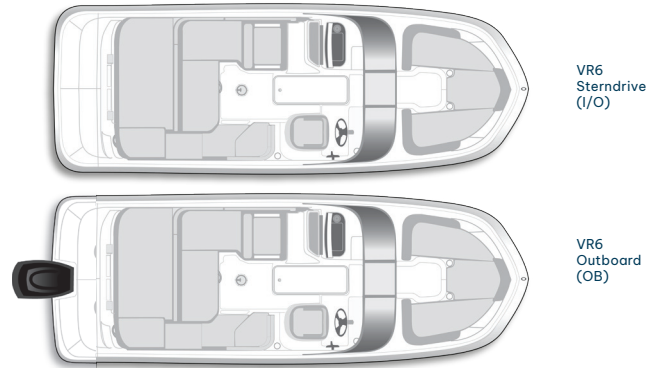

Exterior color

- ☐ Solid White Hull
- ☐ Solid Rally Red hull
- ☐ Solid Black hull
- ☐ Solid Blue hull
- ☐ Solid Gray hull
- ☐ VR Sport Package (Red)
- ☐ White bottom w/ Rally Red hull
- ☐ White bottom w/ Black hull
- ☐ White bottom w/ Blue hull
- ☐ White bottom w/ Gray hull
- ☐ Impulse Blue w/ White hull
- ☐ VR Sport Package (Blue)

Interior color

- ☐ Graphite (Gray)
- ☐ Coastline (Tan)
- ☐ Gray/White

Optional add-ons

I/O Engines

- ☐ 200 HP MerCruiser® ECT 4.5L MPI Sterndrive (Alpha 1 Outdrive)
- ☐ 200 HP MerCruiser® 4.5L MPI Sterndrive (Alpha 1 Outdrive)*
- ☐ 250 HP MerCruiser® ECT 4.5L MPI Sterndrive (Alpha 1 Outdrive)
- ☐ 250 HP MerCruiser® 4.5L MPI Sterndrive (Alpha 1 Outdrive)*

OB Engines

- ☐ 200 HP Mercury® FourStroke Outboard (Black)
- ☐ High Altitude Prop

Steering

- ☐ Power Steering - 200HP L4 Option, OB

Tops

- ☐ Bimini, 6' Top w/ Boot ★
- ☐ ProArc Tower w/ Integrated Top
- ☐ Tower Speaker Option

Canvas

- ☐ Snap-On Bow Well & Cockpit Cover ★

Windshield

- ☐ Windshield w/ Opening Center & Side Wings

Floor Covering

- ☐ Cockpit Flooring (Gray Mat) ★
- ☐ Cockpit Flooring (Tan Mat) ★
- ☐ Snap-In Seagrass Woven Floor Covering (Tan)
- ☐ Snap-In Seagrass Woven Floor Covering (Gray)

Seats & Upholstery

- ☐ Bow Filler Cushion

Appearance Package

- ☐ Stainless Package
- ☐ VR Sport Package (Blue)
- ☐ VR Sport Package (Red)

Sound System

- ☐ Rockford Fosgate® System (4-speaker) ★

Lighting

- ☐ Exterior Lighting
- ☐ Interior Lighting

Water Sports

- ☐ Wakeboard Rack (1x)
- ☐ Wakeboard Rack (2x)
- ☐ Ski Tow Pylon (OB only)

Swim Platforms

- ☐ Swim Platform Mat (Gray)
- ☐ Swim Platform Mat (Teak)

Convenience Options

- ☐ 7" Glass Dash Screen w/ Engine Data
- ☐ 9" Glass Dash Screen w/ Engine Data
- ☐ Privacy Curtain
- ☐ Cockpit Table
- ☐ Digital Depth Indicator ★
- ☐ Portable Head
- ☐ Bow Wind Block (Requires Bow Filler Cushion)
- ☐ VesselView® Mobile
- ☐ Dual Battery Trays w/Switch
- ☐ Wireless Phone Charger

Trailer

- ☐ Tandem Axle Galvanized Trailer w/ Brakes & Swing Tongue
- ☐ Tandem Axle Painted Trailer w/ Brakes & Swing Tongue (Black)

★ Popular option

* CANADA AND INTERNATIONAL ONLY