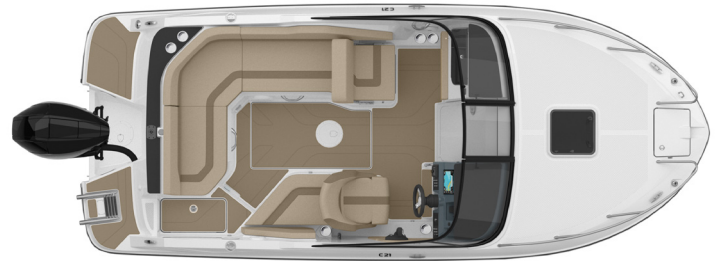

Exterior color

- ☐ Solid white hull
- ☐ Solid black hull
- ☐ Solid navy blue hull
- ☐ Solid light grey hull
- ☐ Solid kingfisher blue hull
- ☐ White bottom w/ black hull
- ☐ White bottom w/ navy blue hull
- ☐ White bottom w/ light grey hull
- ☐ White bottom w/ kingfisher blue hull

Interior color

- ☐ Graphite (Grey)
- ☐ Coastline (Tan)